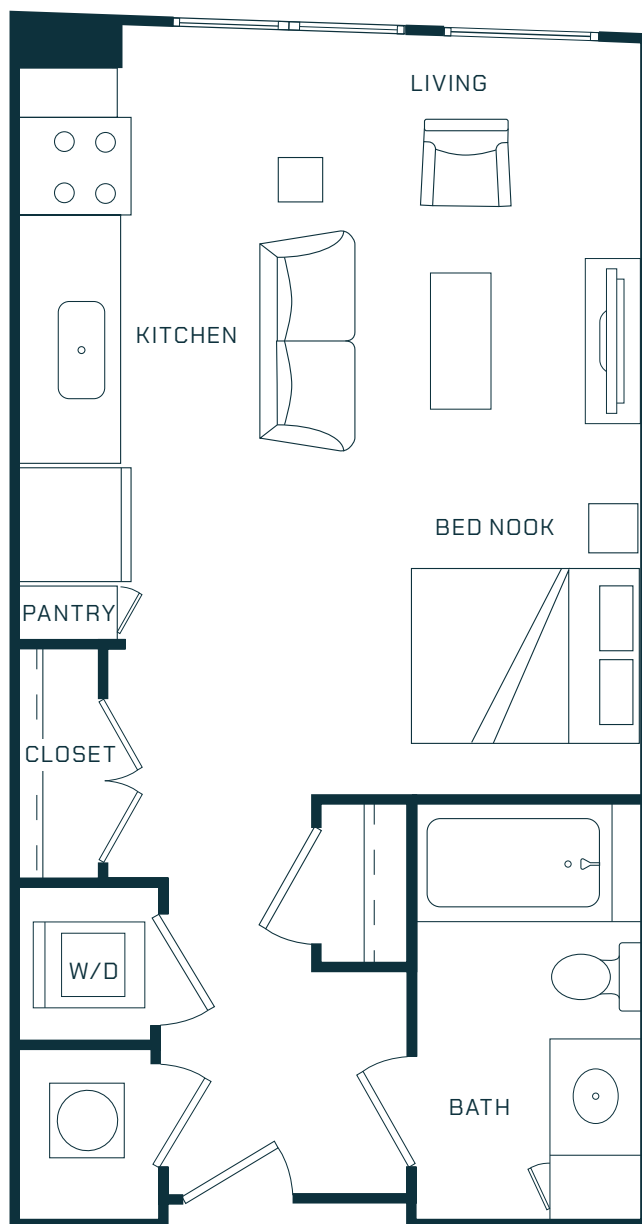

PIONEER

STUDIO, ONE BATH

515-524 SQ. FT.

THE LINE

500 N WEST STREET
RALEIGH, NC 27603

THELINERALEIGH.COM

Room dimensions and square footage may vary from those shown on this plan. Floorplans are for illustrative purposes only. Please contact your leasing representative for detailed information on your selected plan.