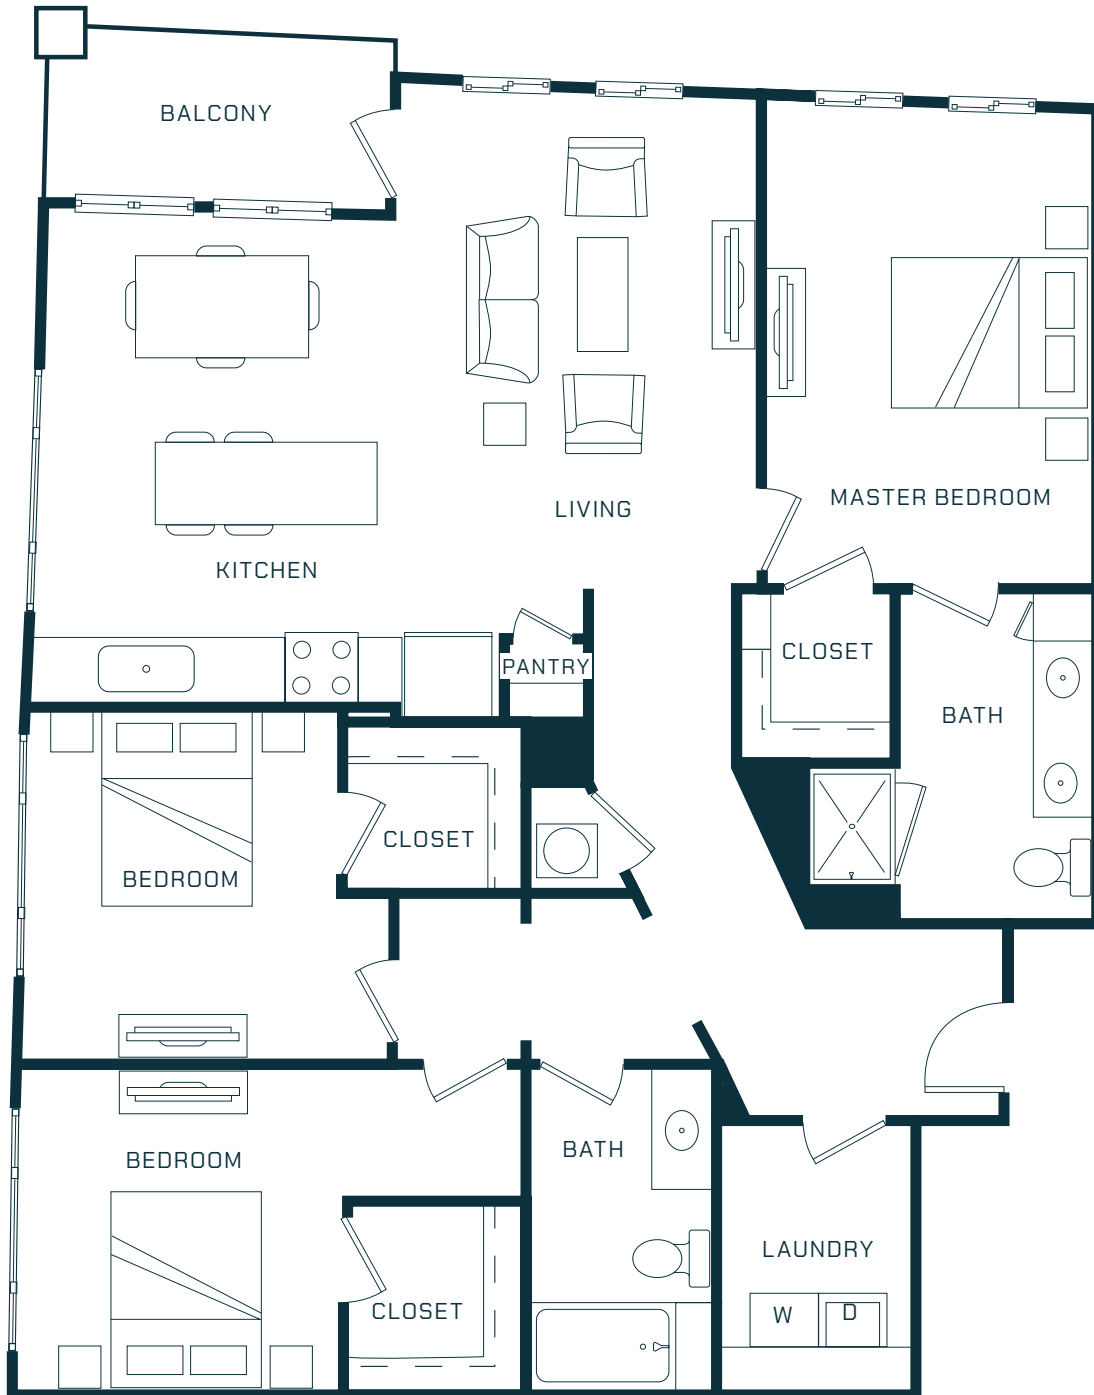

# SUWANNEE RIVER SPECIAL

THREE BED, TWO BATH

1,524-1,530 SQ. FT.

**THE LINE**

500 N WEST STREET  
RALEIGH, NC 27603

THELINERALEIGH.COM

Room dimensions and square footage may vary from those shown on this plan. Floorplans are for illustrative purposes only. Please contact your leasing representative for detailed information on your selected plan.