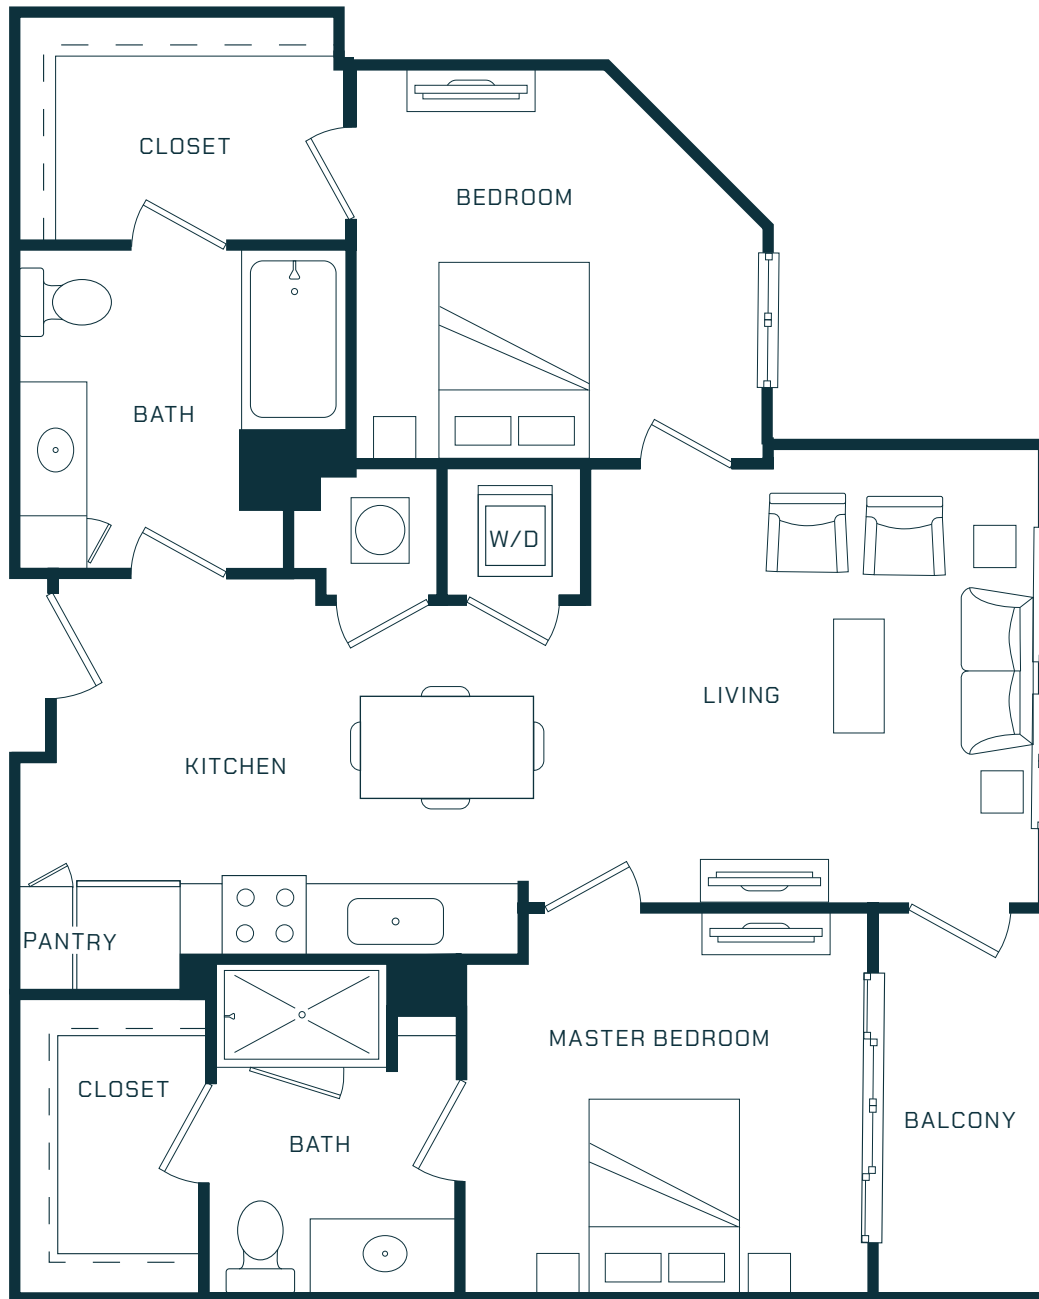

# SUN QUEEN

TWO BED, TWO BATH

1,016 SQ. FT.

## THE LINE

500 N WEST STREET  
RALEIGH, NC 27603

THELINERALEIGH.COM

Room dimensions and square footage may vary from those shown on this plan. Floorplans are for illustrative purposes only. Please contact your leasing representative for detailed information on your selected plan.