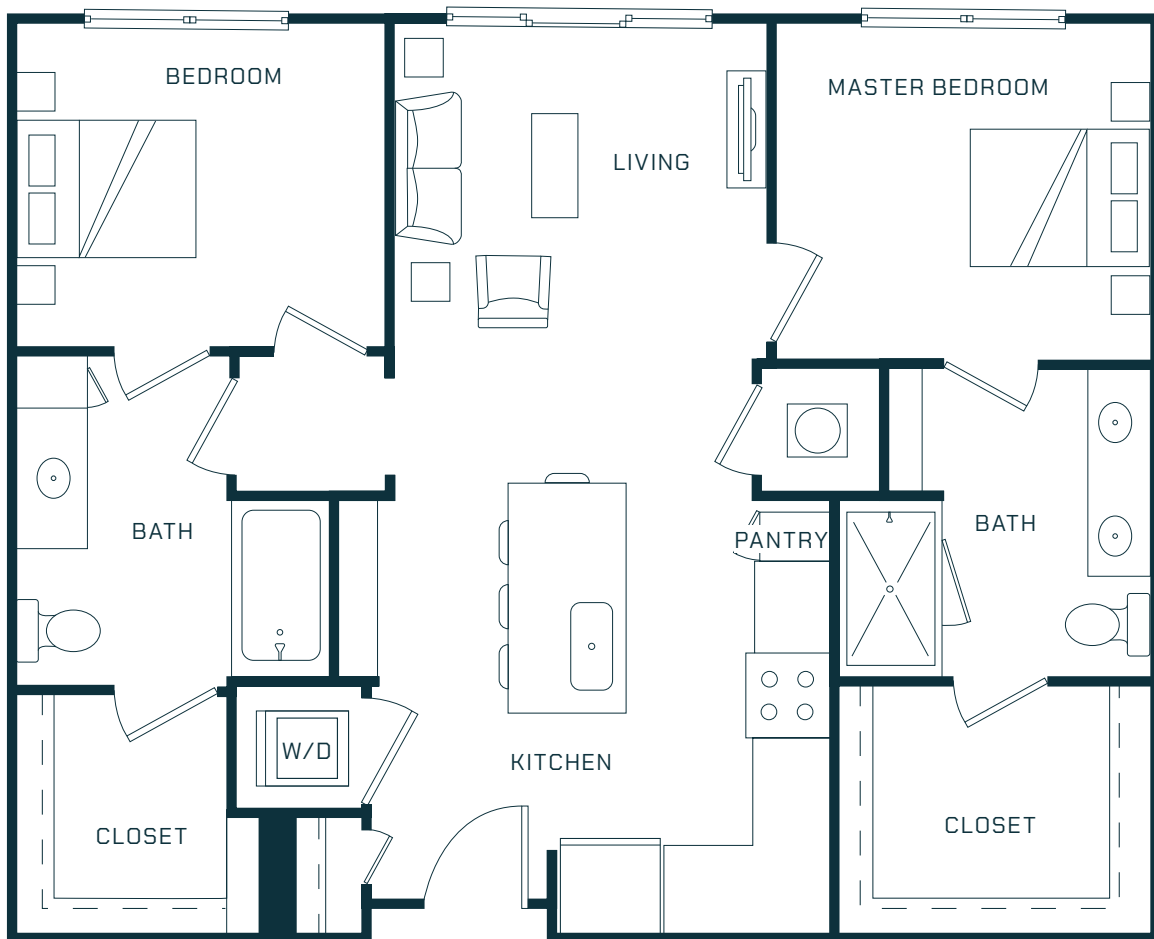

# OLD BAY

TWO BED, TWO BATH

956 SQ. FT.

## THE LINE

500 N WEST STREET  
RALEIGH, NC 27603

THELINERALEIGH.COM

Room dimensions and square footage may vary from those shown on this plan. Floorplans are for illustrative purposes only. Please contact your leasing representative for detailed information on your selected plan.