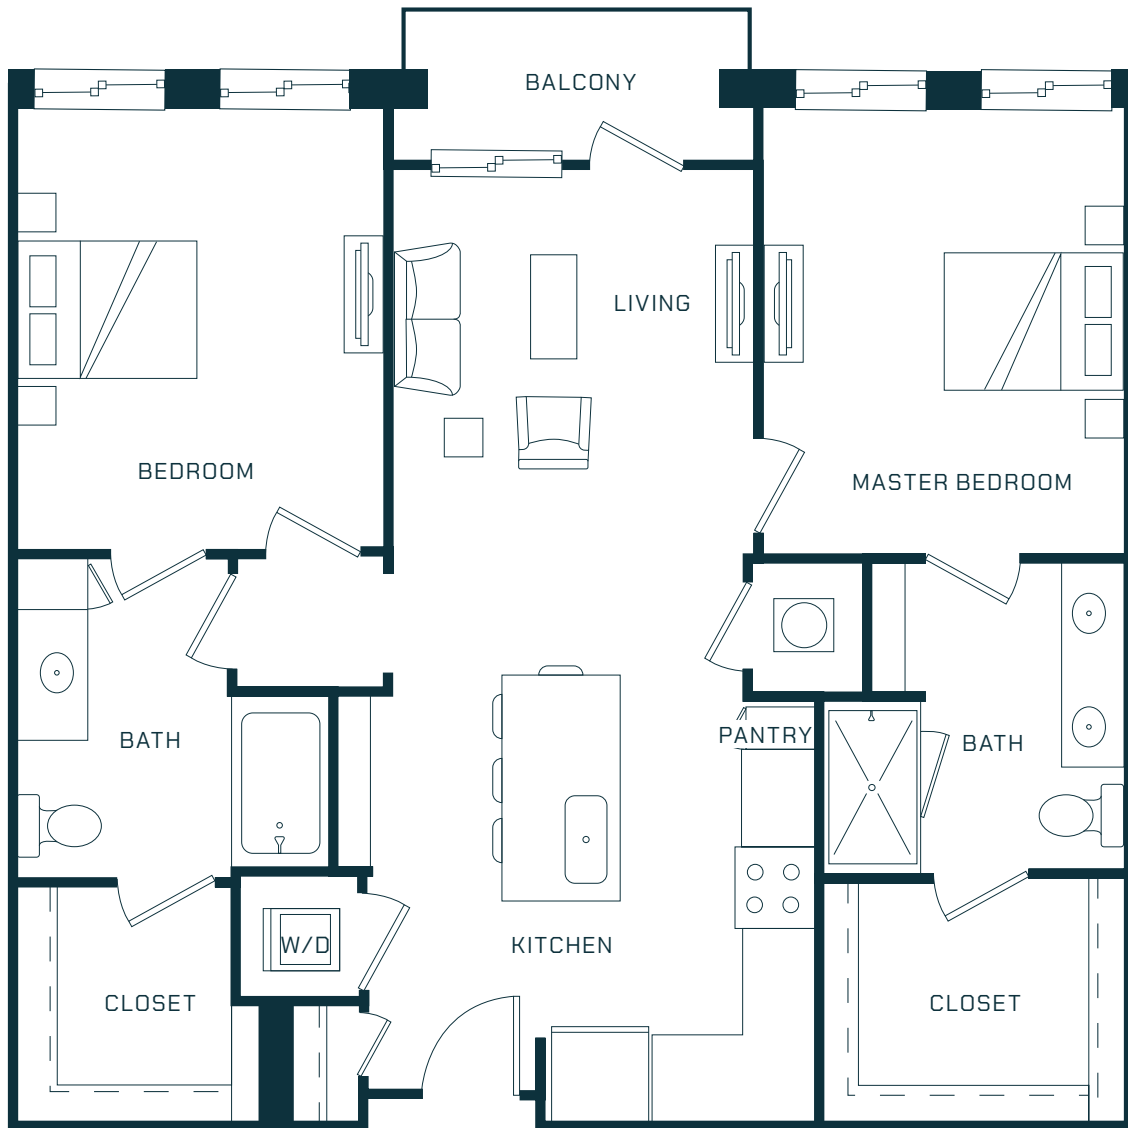

# SEABOARD EXPRESS

TWO BED, TWO BATH

1,054-1,095 SQ. FT.

**THE LINE**

500 N WEST STREET  
RALEIGH, NC 27603

THELINERALEIGH.COM

Room dimensions and square footage may vary from those shown on this plan. Floorplans are for illustrative purposes only. Please contact your leasing representative for detailed information on your selected plan.