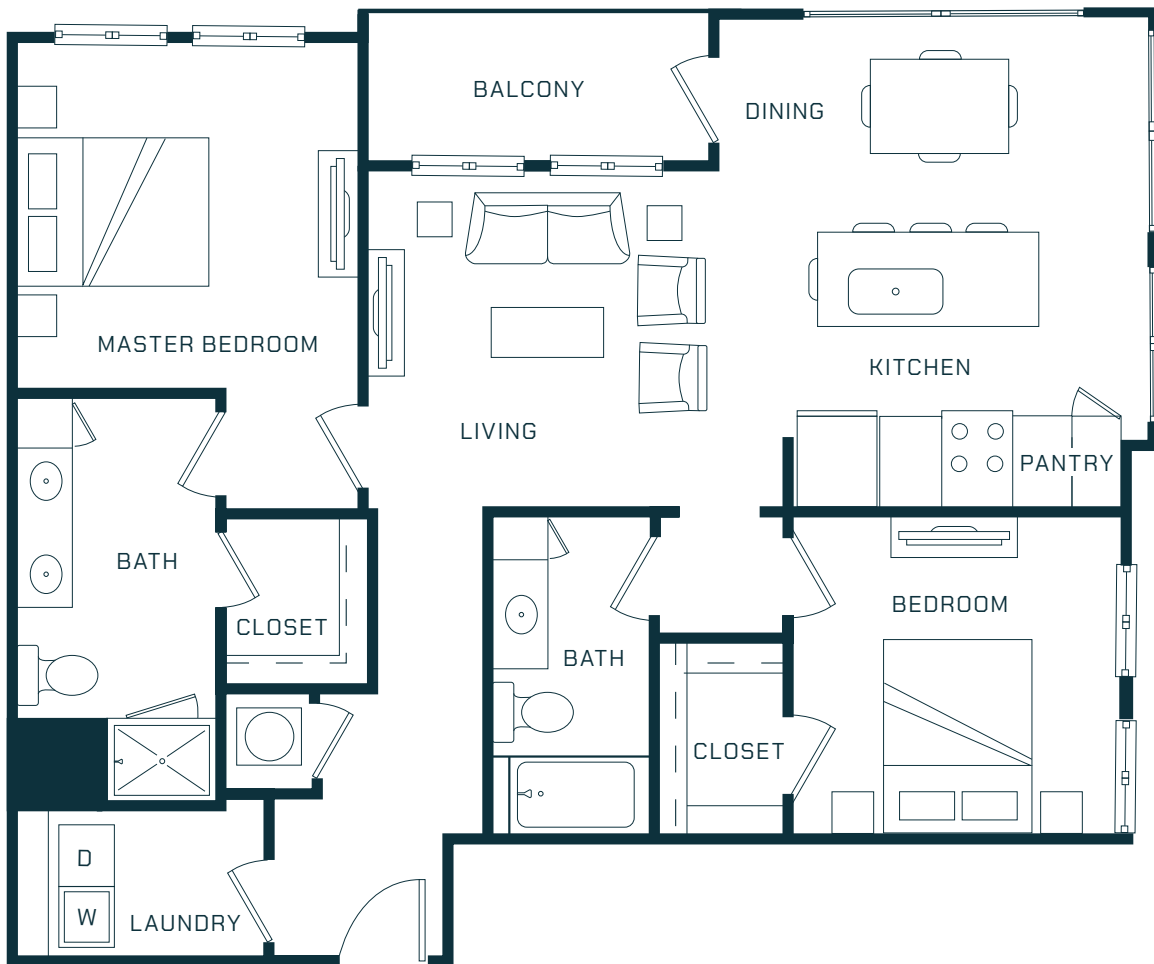

COTTON BLOSSOM

TWO BED, TWO BATH

1,288 SQ. FT.

THE LINE

500 N WEST STREET
RALEIGH, NC 27603

THELINERALEIGH.COM

Room dimensions and square footage may vary from those shown on this plan. Floorplans are for illustrative purposes only. Please contact your leasing representative for detailed information on your selected plan.