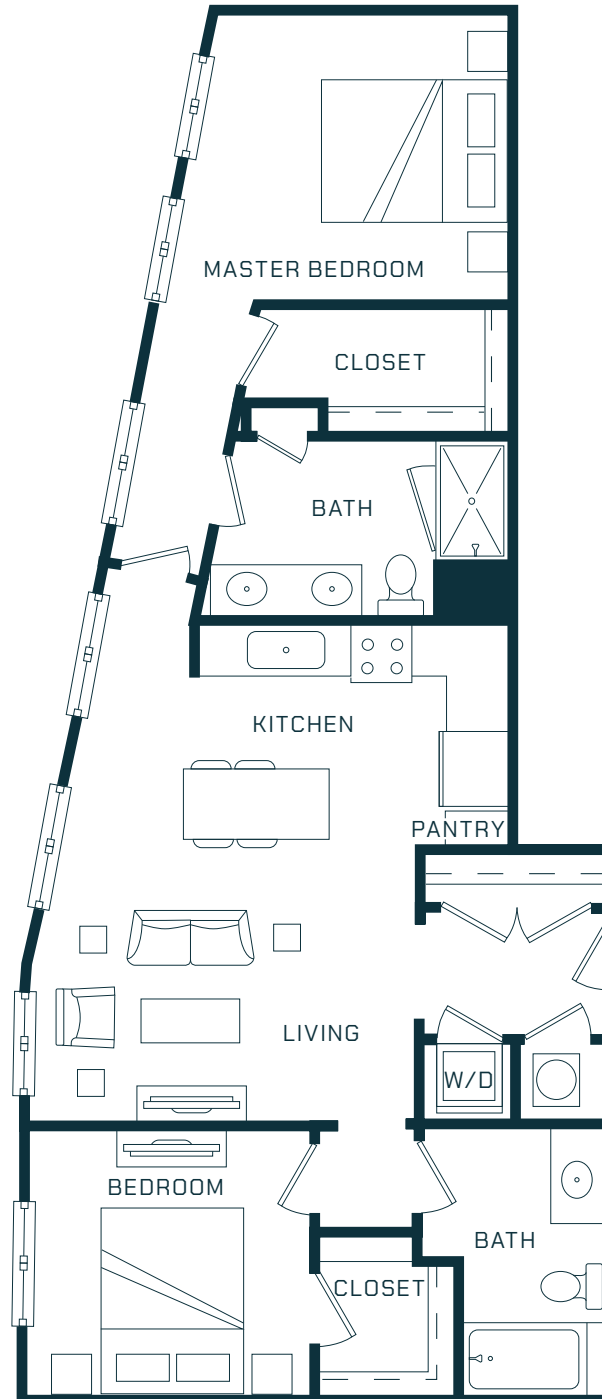

# IRON MASTER

TWO BED, TWO BATH

1,122 SQ. FT.

## THE LINE

500 N WEST STREET  
RALEIGH, NC 27603

THELINERALEIGH.COM

Room dimensions and square footage may vary from those shown on this plan. Floorplans are for illustrative purposes only. Please contact your leasing representative for detailed information on your selected plan.