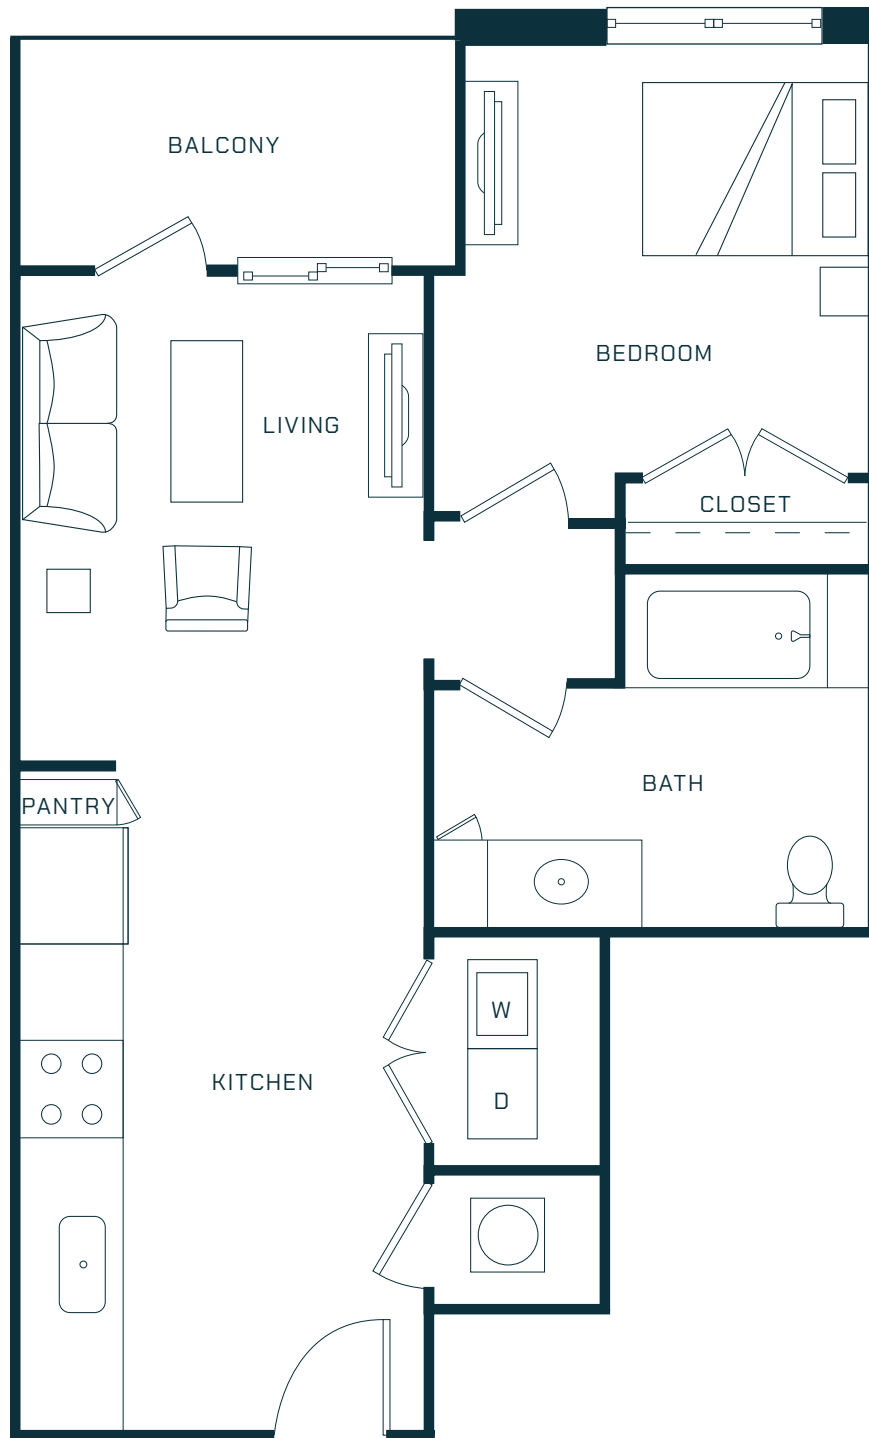

METEOR

ONE BED, ONE BATH

615-686 SQ. FT.

THE LINE

500 N WEST STREET
RALEIGH, NC 27603

THELINERALEIGH.COM

Room dimensions and square footage may vary from those shown on this plan. Floorplans are for illustrative purposes only. Please contact your leasing representative for detailed information on your selected plan.