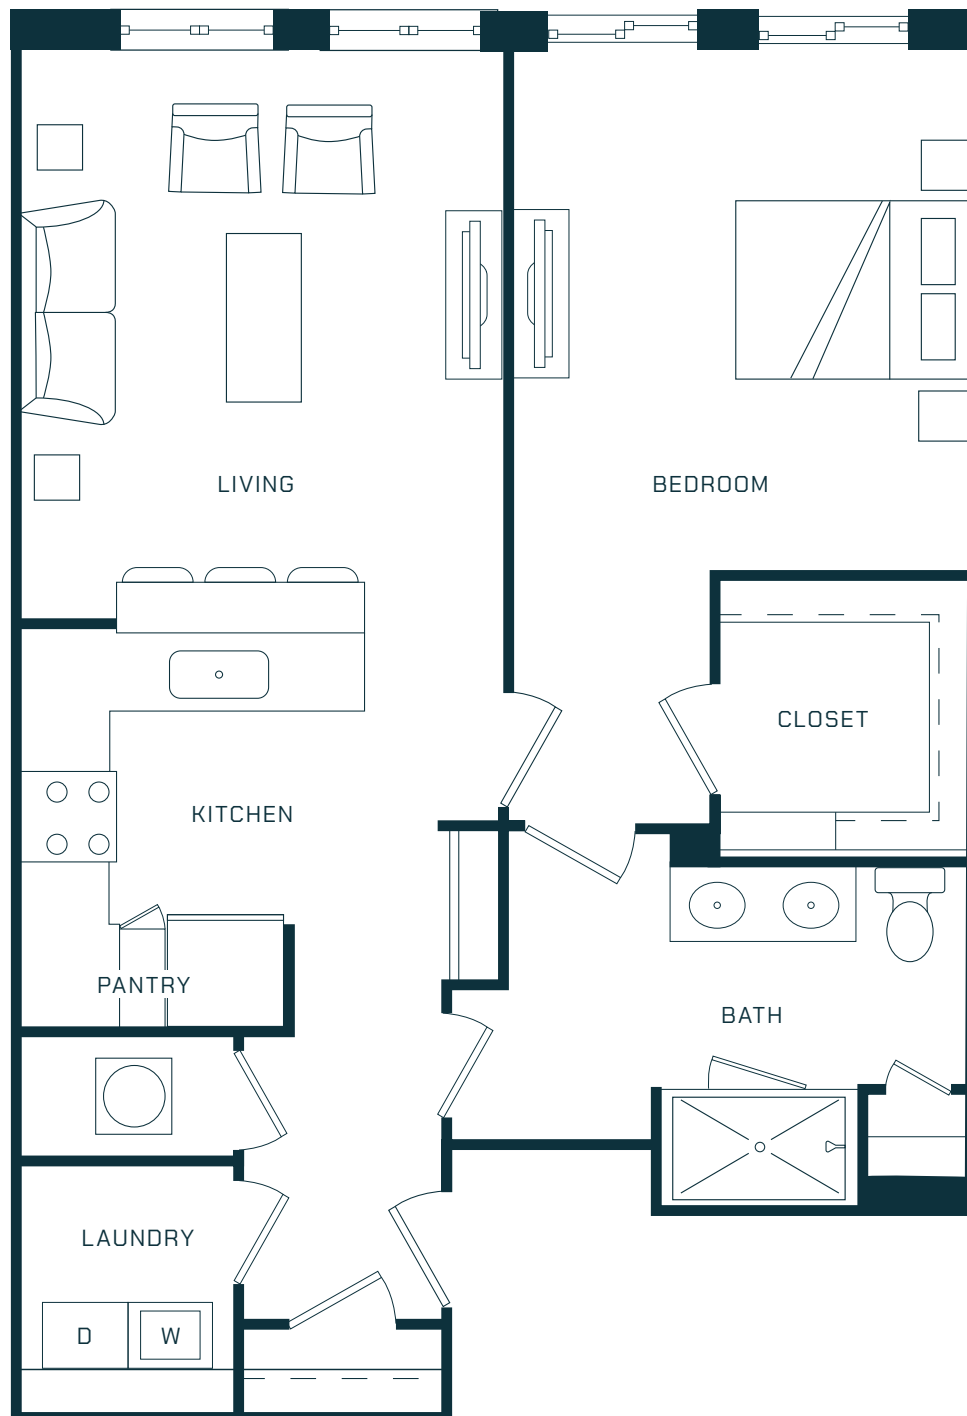

# COMET

ONE BED, ONE BATH

905-931 SQ. FT.

**THE LINE**

500 N WEST STREET  
RALEIGH, NC 27603

THELINERALEIGH.COM

Room dimensions and square footage may vary from those shown on this plan. Floorplans are for illustrative purposes only. Please contact your leasing representative for detailed information on your selected plan.