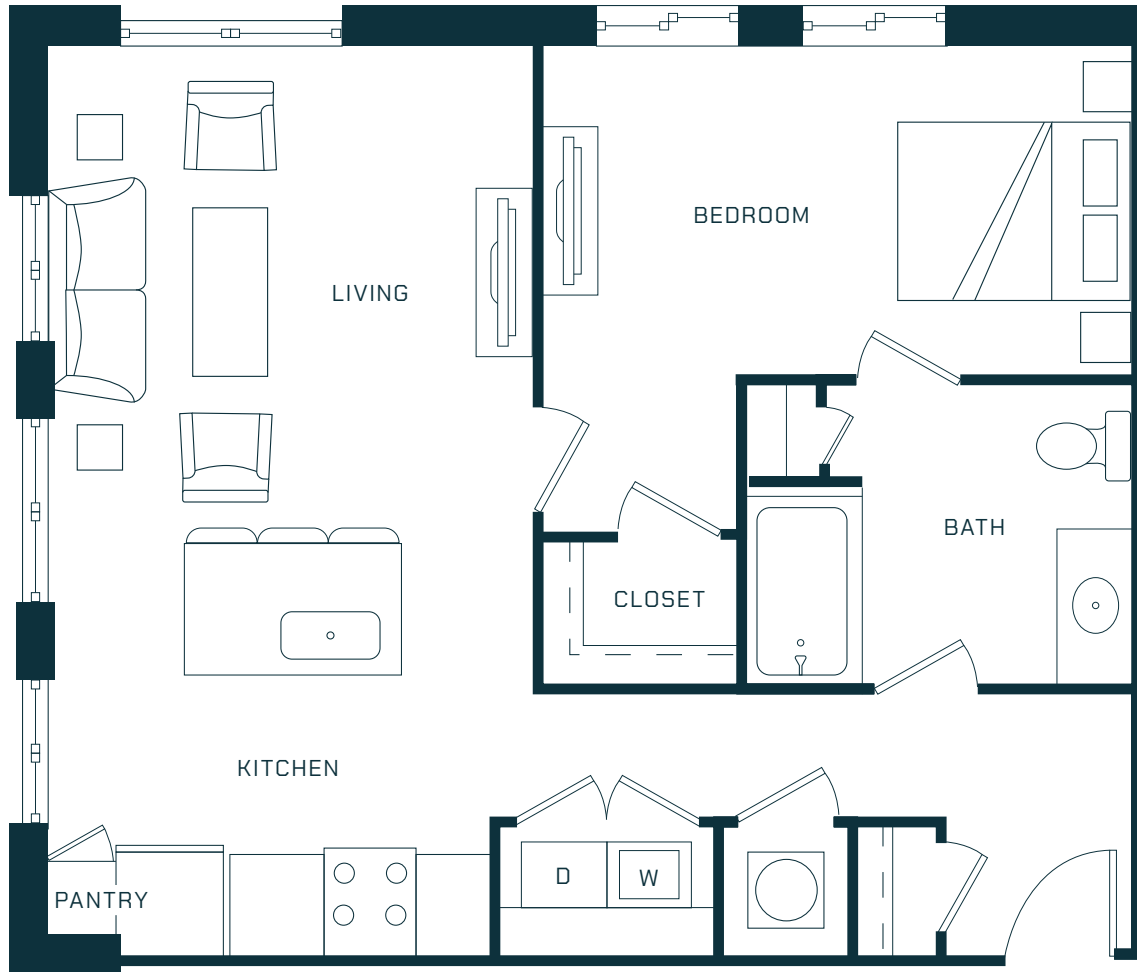

# ALAGA

ONE BED, ONE BATH

797 SQ. FT.

## THE LINE

500 N WEST STREET  
RALEIGH, NC 27603

THELINERALEIGH.COM

Room dimensions and square footage may vary from those shown on this plan. Floorplans are for illustrative purposes only. Please contact your leasing representative for detailed information on your selected plan.