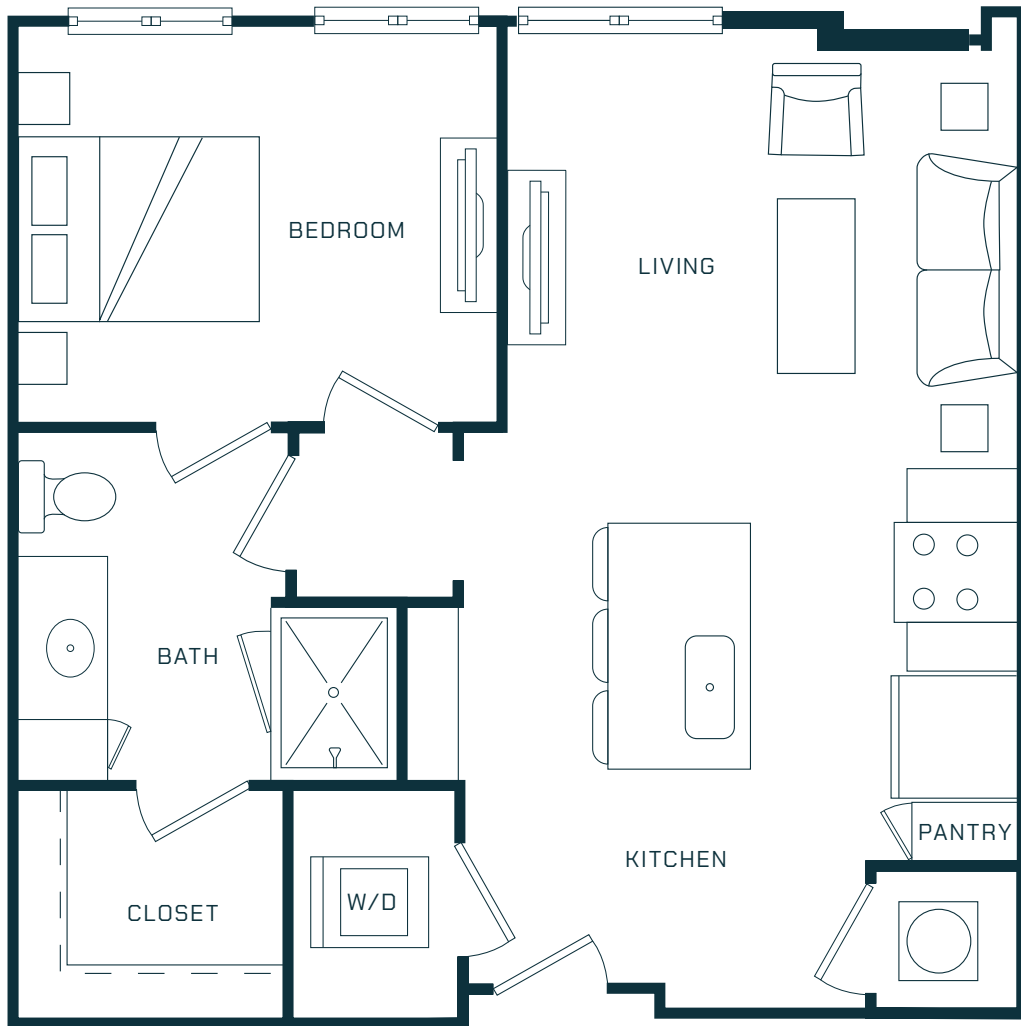

# MERCHANDISER

ONE BED, ONE BATH

618-646 SQ. FT.

## THE LINE

500 N WEST STREET  
RALEIGH, NC 27603

THELINERALEIGH.COM

Room dimensions and square footage may vary from those shown on this plan. Floorplans are for illustrative purposes only. Please contact your leasing representative for detailed information on your selected plan.