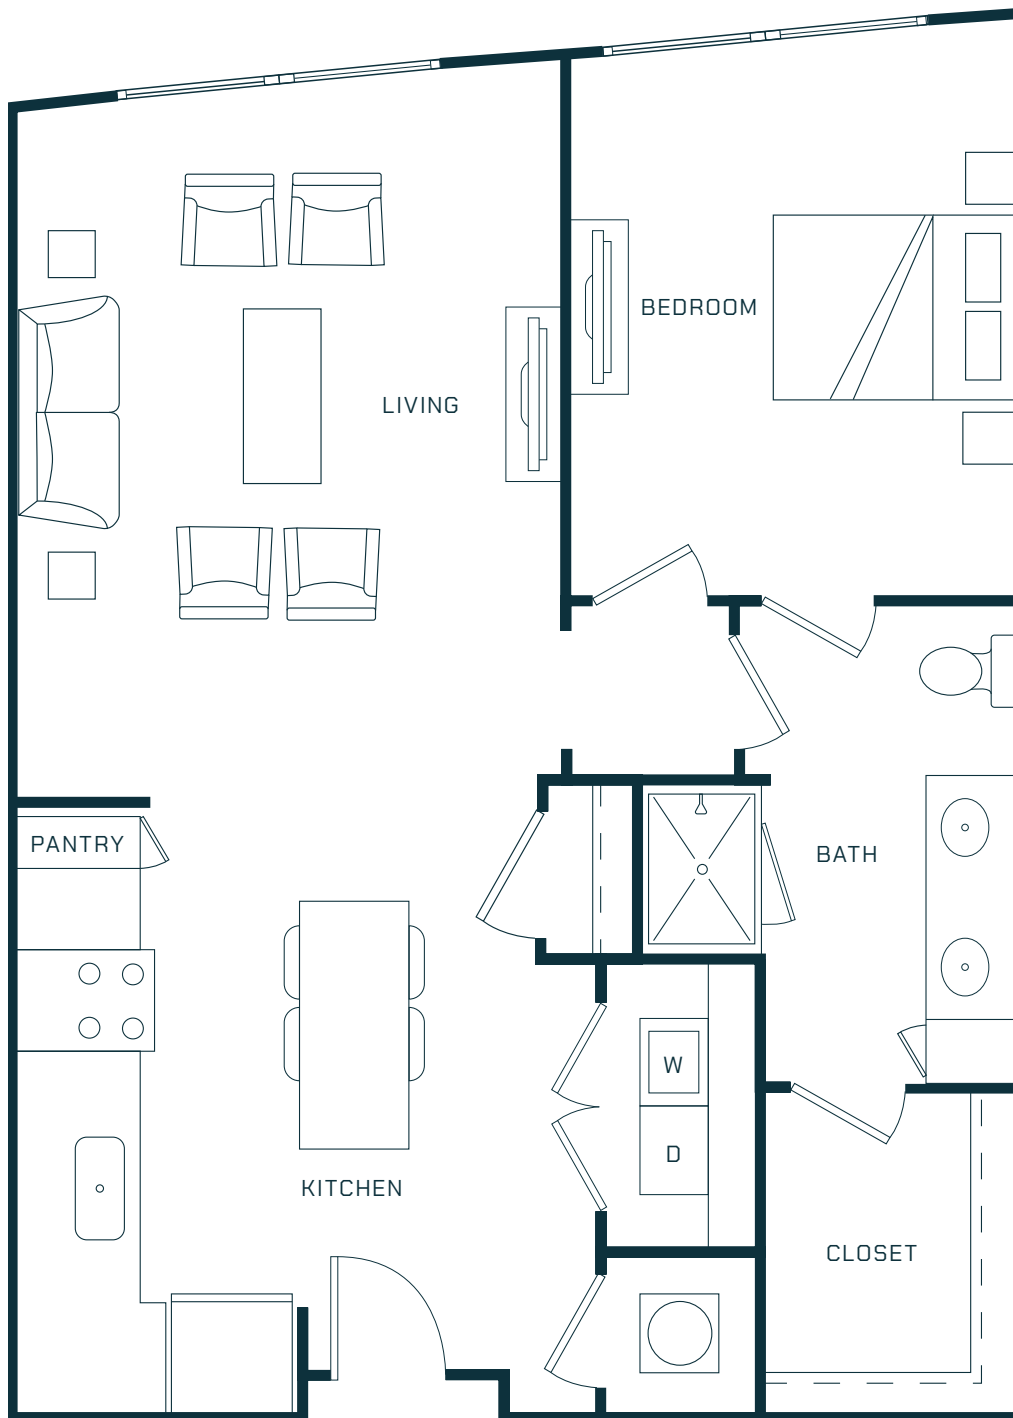

TIDEWATER

ONE BED, ONE BATH

715-825 SQ. FT.

THE LINE

500 N WEST STREET
RALEIGH, NC 27603

THELINERALEIGH.COM

Room dimensions and square footage may vary from those shown on this plan. Floorplans are for illustrative purposes only. Please contact your leasing representative for detailed information on your selected plan.