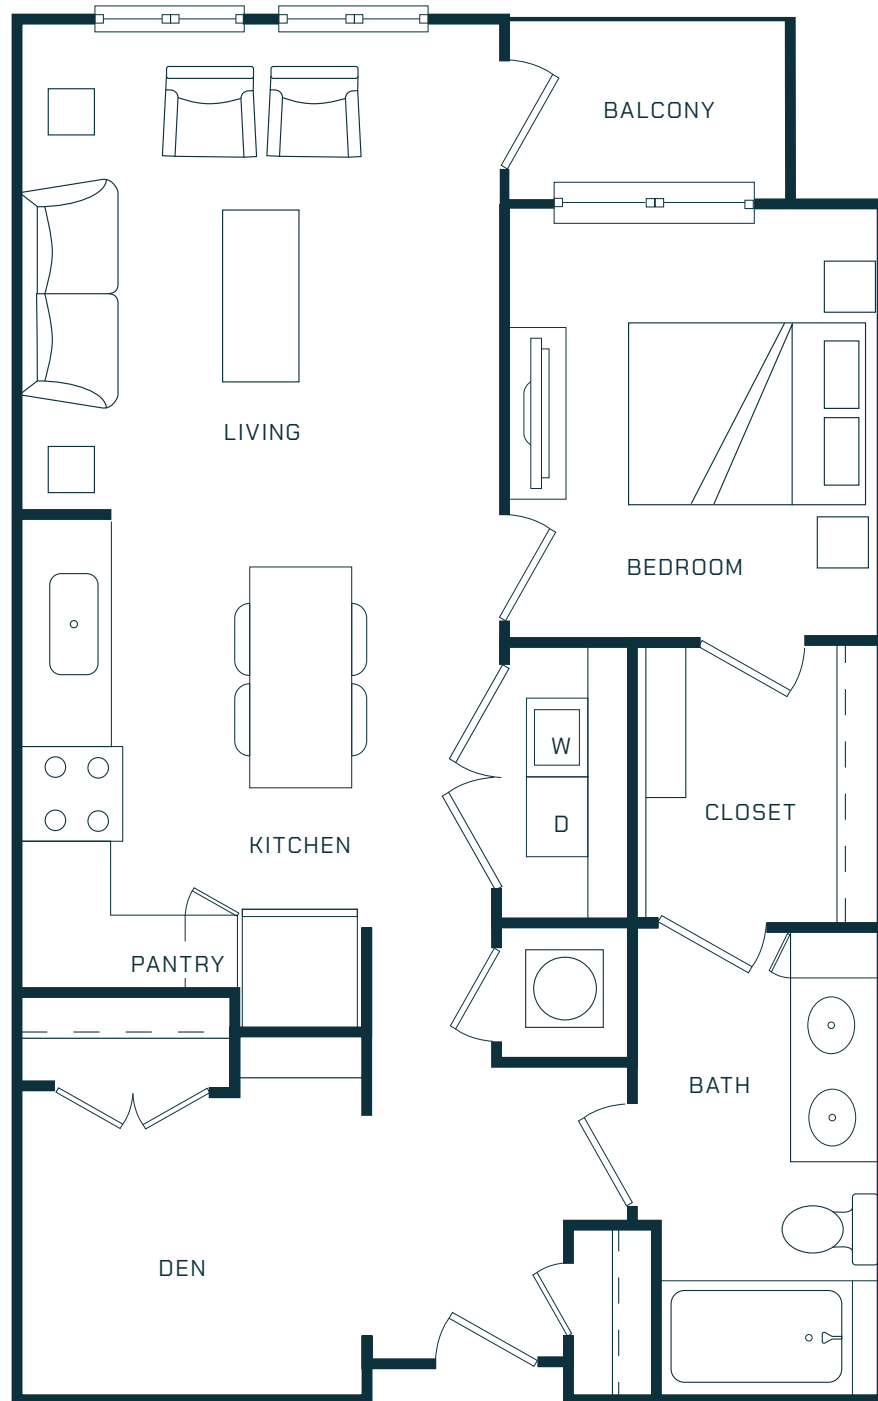

THE CAPITAL

ONE BED + DEN,
ONE BATH

834-853 SQ. FT.

THE LINE

500 N WEST STREET
RALEIGH, NC 27603

THELINERALEIGH.COM

Room dimensions and square footage may vary from those shown on this plan. Floorplans are for illustrative purposes only. Please contact your leasing representative for detailed information on your selected plan.