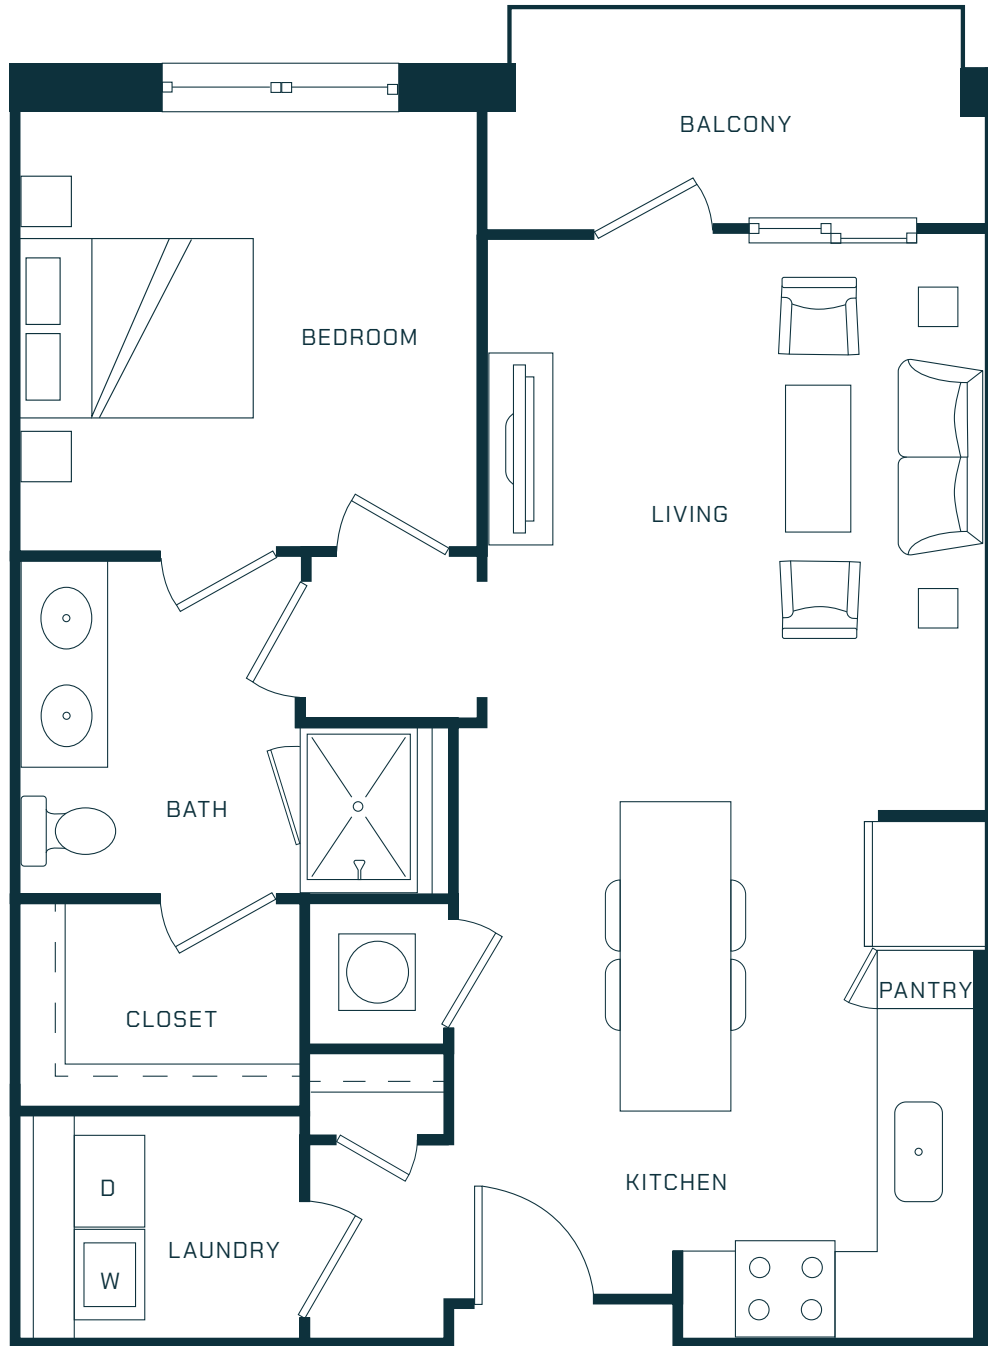

# CAMELIA

ONE BED, ONE BATH

729-792 SQ. FT.

## THE LINE

500 N WEST STREET  
RALEIGH, NC 27603

THELINERALEIGH.COM

Room dimensions and square footage may vary from those shown on this plan. Floorplans are for illustrative purposes only. Please contact your leasing representative for detailed information on your selected plan.